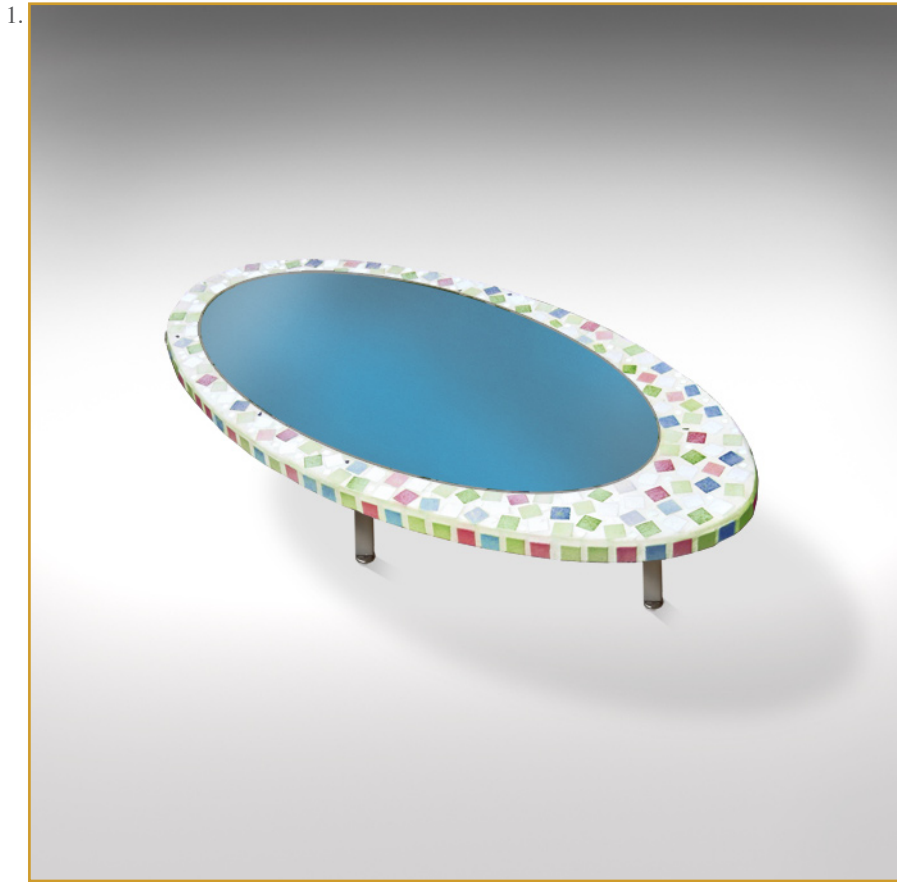

Ref. TBA-OVO-TUT-01

Ovoid original Coffee Table.

«Emaux de Briare» mosaic tiles.

Leather covered.

Aluminium legs.

28 x 100 x 50 cm (h/l/p)
11 x 39 x 20 in.

1. Ovoid original Coffee Table. «Emaux de Briare» mosaic tiles. Leather covered.

2. Mosaic detail.

Customization : Each piece may be realised in natural wood tint, or with the colour of leather or fabric you select.

We can also adapt it to dimensions that suit you.

There are also many other adjustments that could be envisaged (adding drawers, change of buttons, etc).