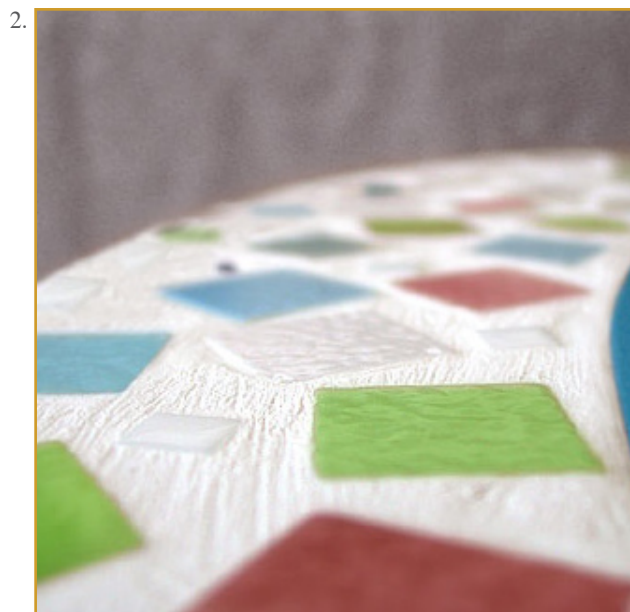

Ref. TBA-OVO-TUT-01

Ovoid original Coffee Table.

«Emaux de Briare» mosaic tiles.

Leather covered.

Aluminium legs.

28 x 100 x 50 cm (h/l/p)
11 x 39 x 20 in.

1. Ovoid original Coffee Table. «Emaux de Briare» mosaic tiles. Leather covered.

2. Mosaic detail.

Customization : Each piece may be realised in natural wood tint, or with the colour of leather or fabric you select.

We can also adapt it to dimensions that suit you.

There are also many other adjustments that could be envisaged (adding drawers, change of buttons, etc).